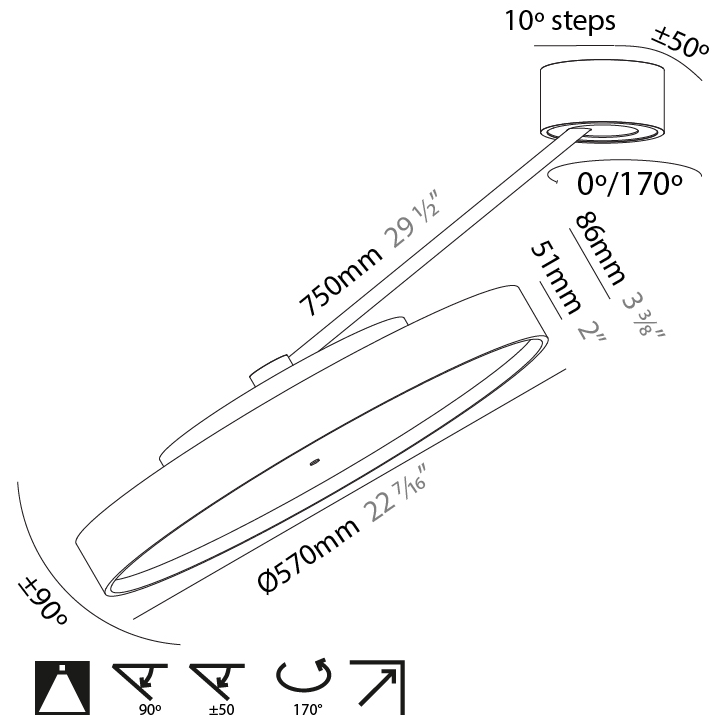

GENERAL

Series: Sign Diva Dancer
Subseries: Sign Diva Dancer Korona
Brand: Prolicht
Division: Architectural
Mounting Type: Suspension
Mounting Location: Ceiling
Subcategory: Pendant

PHYSICAL

Shape: Round
Diameter (mm): 570
Diameter (in): 22 ⁷/₁₆
Height (mm): 870
Depth (mm): 86
Height (in): 34 ¹/₄
Depth (in): 3 ³/₈
Light Distribution: Adjustable / Direct
Weight (kg): 5
Weight (lbs): 11.023

Diffuser: PMMA - Opal / Micro-Prism / Sparkling Secret / Vintage Industrial

Fixture Finish: SSR / BKV / CWI / CRY / HAB / UFT / ITA / RUA / FTG / MYG / LOD / PUS / FRO / FUP / KIA / POP / BLS / SPG / MEY / GOH / GUM / CHC / COM / ABZ / JAG / OBR / MOS / ROR

Fixture Material: Extruded Aluminum / Steel

ELECTRICAL

Lamp Type: LED (Zhaga Standard)
Input Wattage (W): 52.8
Total Output Wattage (W): 47.52
Dimming: Tri-Mode (Non-Dimming and Phase Dimming (120Vac only) and 0-10V Dimming)
Driver Included: Yes
Driver Location: Integrated
Driver Type: Constant Current - Universal
Driver Class: Class 2
Input Voltage (V): 120 - 277
Constant Current (MA): 350

LED

Color Temperature (*K): 2700 / 3000 / 3500 / 4000
Max. Delivered Lumen (lm): 5060 / 6320 / 6448 / 6580
CRI: >90 CRI
Lamp Life (hrs): 50000

OPTICAL

Adjustability: Rotational Canopy 170°; Tilting Canopy ±50°; Tilting Head ±90°

RATINGS AND CERTIFICATIONS

Certified By: Certified for North American Standards
IP rating: IP20